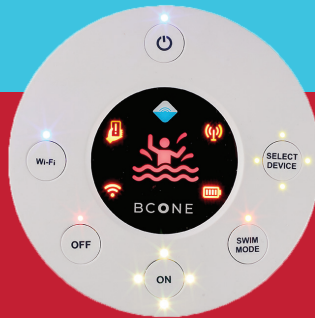

# INTRODUCING BCONE THE LATEST EVOLUTION IN POOL SAFETY SYSTEMS

The BCone pool alarm integrates intelligence, versatility, and functionality into a topnotch pool safety solution. Based on advanced sensors and a complex algorithm, BCone provides maximum protection for children and pets with minimum user effort. Highly sophisticated yet simple to operate, the system can be installed and operated in a matter of minutes.

The Wi-Fi enabled home unit allows full control of the pool unit, including 5 levels of programmable sensitivity. Up to 4 pool units can be connected and individually controlled from one easily operated home unit. The unit is powered by a direct connection to an electric outlet, using the included USB-C cable, with a rechargeable backup battery in case of power outage.

Download the optional BConer app to your smartphone to manage the pool unit remotely. The app's user friendly interface enables quick installation and operation. The BConer pool safety system gives you the ultimate peace of mind.

# Bringing Intelligence To Pool Safety

WORKS WITH  
amazon alexa

WORKS WITH THE  
Google Assistant

Dual way  
RF communication

Up to 4 Pool Units  
can be connected

Please feel free to reach out to us:  
info@LifeBuoyAlarm.com  
800-720-7106 (leave a message)