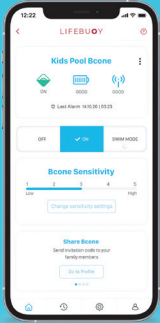

Bringing Intelligence To Pool Safety